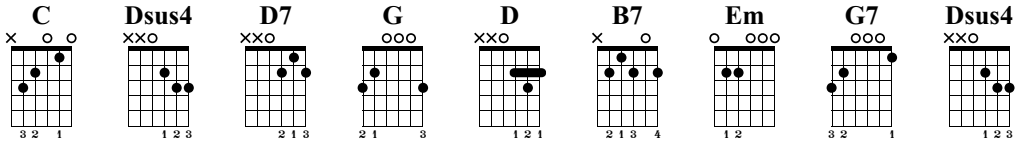

# J'te l'dis quand même

Patrick Bruel

Standard tuning

♩ = 124

## Couplet

C D7 G

C D B7 Em

C D7 G

Refrain

Musical notation for measures 17-20. Chords: C, D7, G. Includes guitar tablature.

Musical notation for measures 21-24. Chords: C, D7, G, G7. Includes guitar tablature.

Musical notation for measures 25-28. Chords: C, D, B7, Em. Includes guitar tablature.

Musical notation for measures 29-32. Chords: C, Dsus4, D7, G. Includes guitar tablature.

Couplet

Musical notation for measures 33-36. Chords: C, D7, G. Includes guitar tablature.

Musical notation for measures 37-40. Chords: C, D, B7, Em. Includes guitar tablature.

**C** **D7** **G**

41 42 43 44

T 0 1 0 1 0 0 2 1 2 0 0 3 0 1 0 3 0 0

A 0 1 0 1 0 0 2 1 2 0 0 3 0 1 0 3 0 0

B 3 3 0 0 2 0 2 1 2 3 3 3 3 3 3 3 3 3